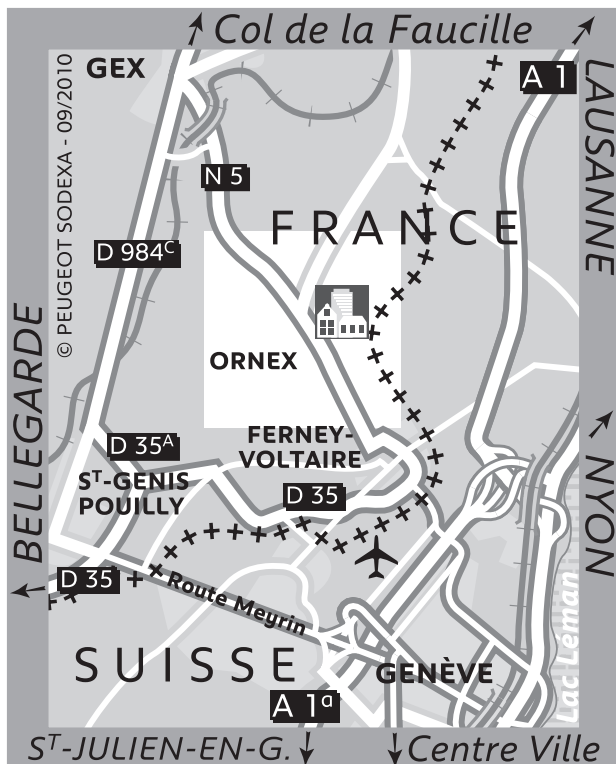

Tél. de France / Tel. in France: **04 50 40 94 70**

Tél. hors de France / Tel. outside France: **+33 4 50 40 94 70**

Tél. portable / Mobile phone: **06 08 70 89 75**

Tél. portable hors de France / Mobile phone outside France: **+33 6 08 70 89 75**

FÉRIÉS / PUBLIC HOLIDAYS

2012 : 1/1 • 8, 9/4 • 1, 8, 17, 27, 28/5 • 14/7 • 15/8 • 1, 11/11 • 25/12

2013 : 1/1

Livraison :

Centre de Genève / Ferney-Voltaire, SOGECAR.

Bien veiller à vérifier les horaires d'ouverture et les jours de fermeture du bureau.

Sogecar – ZA Les Maladières – rue de Perruet – 01210 Ornex

Restitution :

Centre de Genève / Ferney-Voltaire, SOGECAR.

Bien veiller à vérifier les horaires d'ouverture et les jours de fermeture du bureau.

Sogecar – ZA Les Maladières – rue de Perruet – 01210 Ornex

Horaires d'ouverture et permanence téléphonique :

Du lundi au vendredi : de 8 h à 12 h et de 14 h à 18 h.

Pas de permanence téléphonique les week-ends et jours fériés.

Attention :

Les livraisons et les restitutions à Genève ville / Ferney-Voltaire ne sont pas assurées les week-ends et les jours fériés.

Pick-up:

Geneva / Ferney-Voltaire center, SOGECAR.

Check the opening hours and the days the office is closed.

Pick-up office: Sogecar, ZA Les Maladières, rue de Perruet, 01210 Ornex.

Drop-off:

Geneva / Ferney-Voltaire center, SOGECAR.

Check the opening hours and the days the office is closed.

Drop-off office: Sogecar, ZA Les Maladières, rue de Perruet, 01210 Ornex.

Appointments can be made by phone:

Monday to Friday: 8am to midday and 2pm to 6pm.

Appointments cannot be made by phone during weekends or public holidays.

Attention:

Pick-ups and drop-offs at Geneva city / Ferney-Voltaire are not handled during weekends or public holidays.